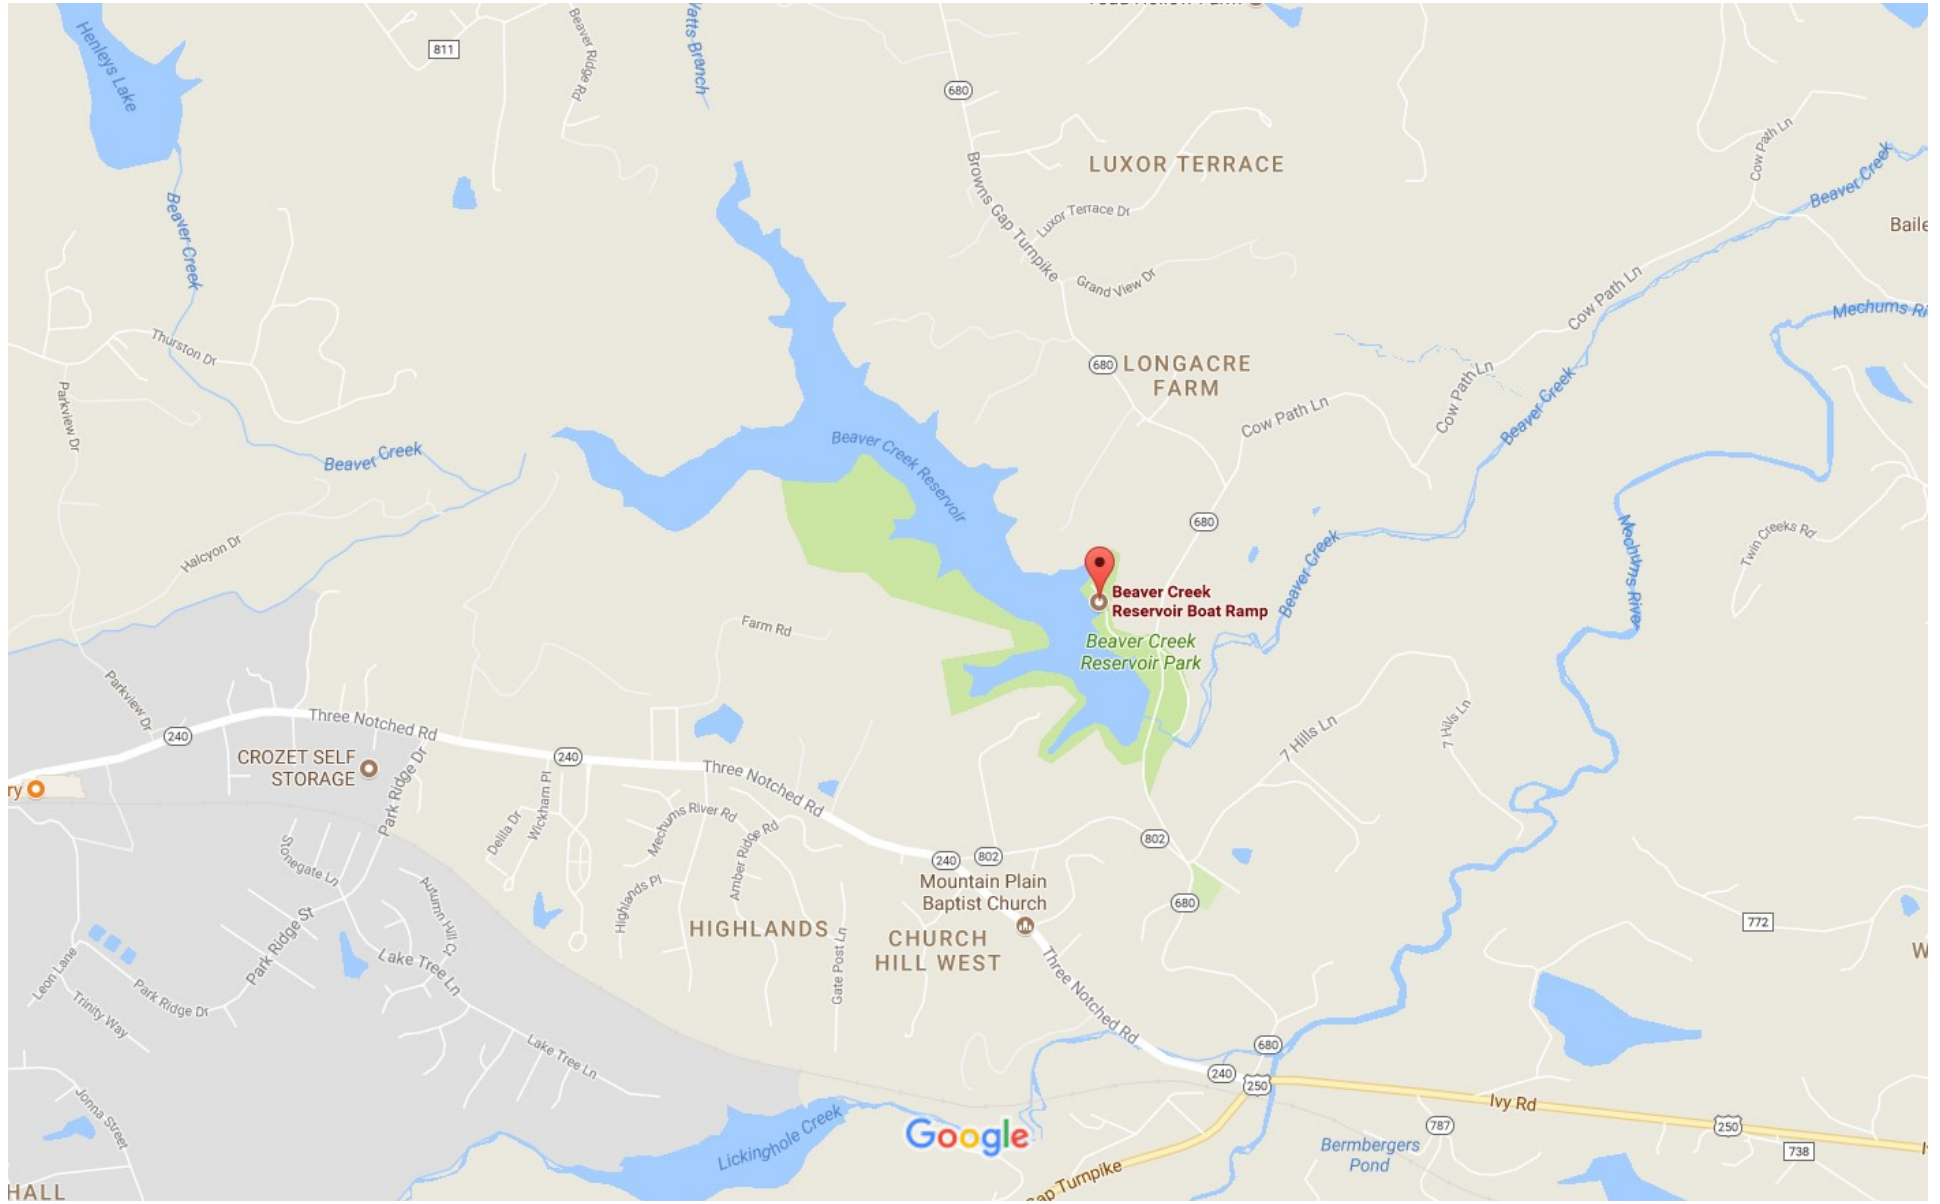

Google Maps Beaver Creek Reservoir Boat Ramp

Map data ©2017 Google United States 1000 ft

Beaver Creek Reservoir Boat Ramp

5.0 ★★★★★ · 2 reviews

Boat Ramp

 Beaver Creek Park, Charlottesville, VA 22901

 albemarle.org

 Open now: 6AM–9PM 

Add missing information 

Review summary

5.0

[2 reviews](#)

People also search for

[View more](#)

Lake
Albemarle
Boat Ramp
Boat Ramp

Charlotteville
Downtown
Visitors
Center
Visitor Center

Riverview
Park
Park

Shenandoah
River
Adventures
L.L.C.
Canoe & Kayak
Tour Agency