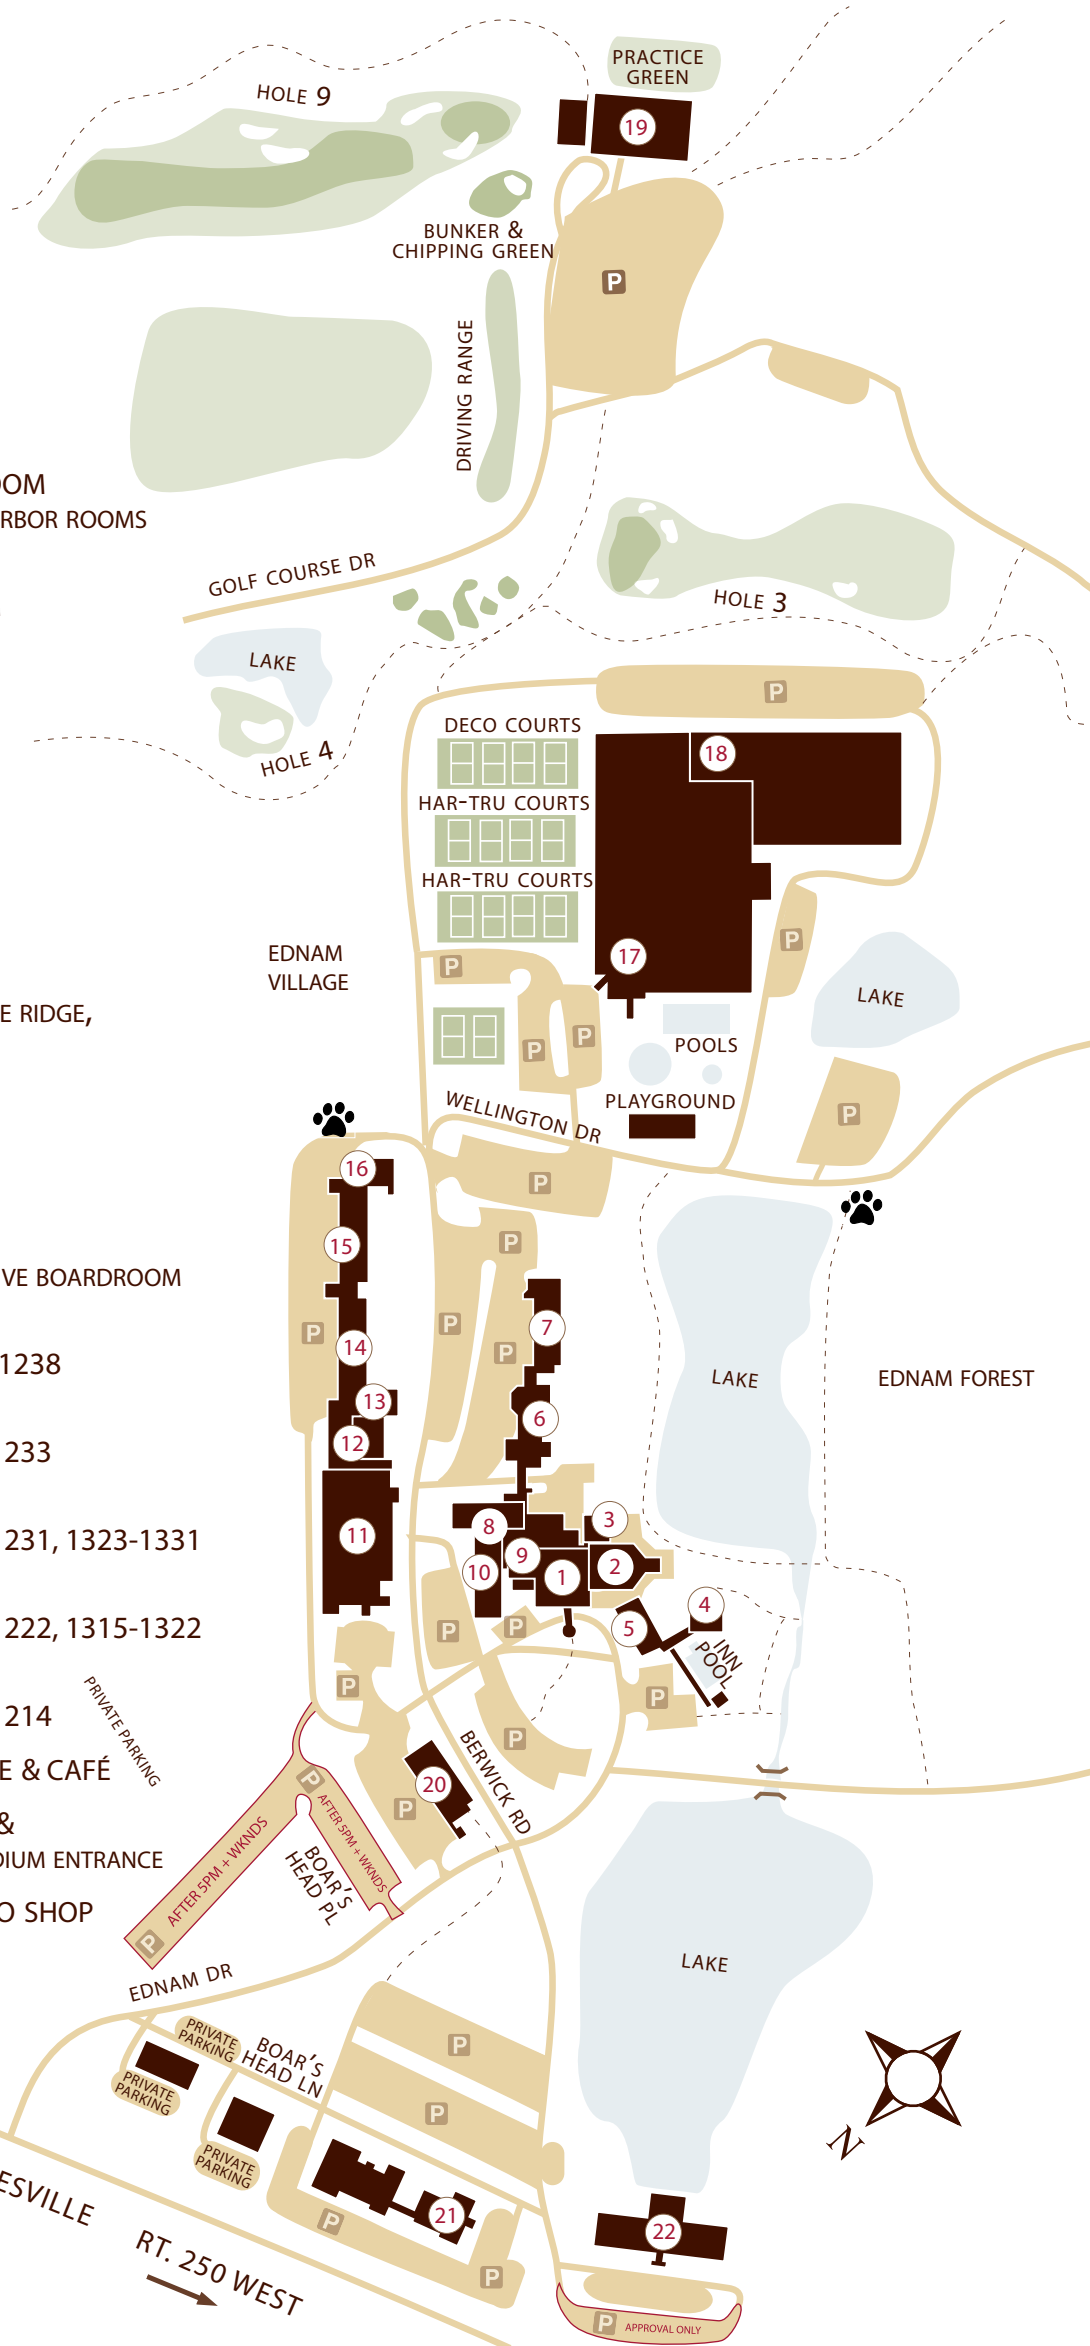

BOAR'S HEAD

- 1** MAIN INN & FRONT DESK
• ROOMS 205-406
- 2** OLD MILL ROOM & PORCH ROOM
• GROUND FLOOR: HEARTH & ARBOR ROOMS
- 3** BISTRO 1834
• GROUND FLOOR: PATIO ROOM
- 4** SPA
- 5** HUNT CLUB BUILDING
• ROOMS 501-525
- 6** 600 BUILDING
• ROOMS 601-629
- 7** 700 BUILDING
• ROOMS 701-724
- 8** ORIGINAL BALLROOM
• 2ND FLOOR: ALBEMARLE, BLUE RIDGE, & COMMONWEALTH ROOMS
- 9** TACK ROOM
- 10** COACH ROOM
• ROOMS 101-204
- 11** PAVILION
• GRAND BALLROOM & EXECUTIVE BOARDROOM
- 12** EDNAM CONFERENCE CENTER
• ROOMS 1133-1137, 1233-1238
- 13** EDNAM HALL BUILDING
• ROOMS 1131-1132, 1232-1233
- 14** EDNAM HALL BUILDING
• ROOMS 1123-1130, 1223-1231, 1323-1331
- 15** EDNAM HALL BUILDING
• ROOMS 1115-1122, 1215-1222, 1315-1322
- 16** EDNAM HALL BUILDING
• ROOMS 1101-1114, 1211-1214
- 17** SPORTS CLUB MAIN ENTRANCE & CAFÉ
- 18** MCARTHUR SQUASH CENTER &
BOYD TINSLEY TENNIS COURTS STADIUM ENTRANCE
- 19** GOLF: BIRDWOOD GRILL & PRO SHOP
- 20** INN STORE
• SUITES 100 & 200
-  DOGGIE RELIEF STATIONS
- 21** ADMINISTRATIVE OFFICES
- 22** UVA FOUNDATION

BOAR'S HEAD RESORT

200 EDNAM DRIVE | CHARLOTTESVILLE, VIRGINIA 22903 | 800.476.1988